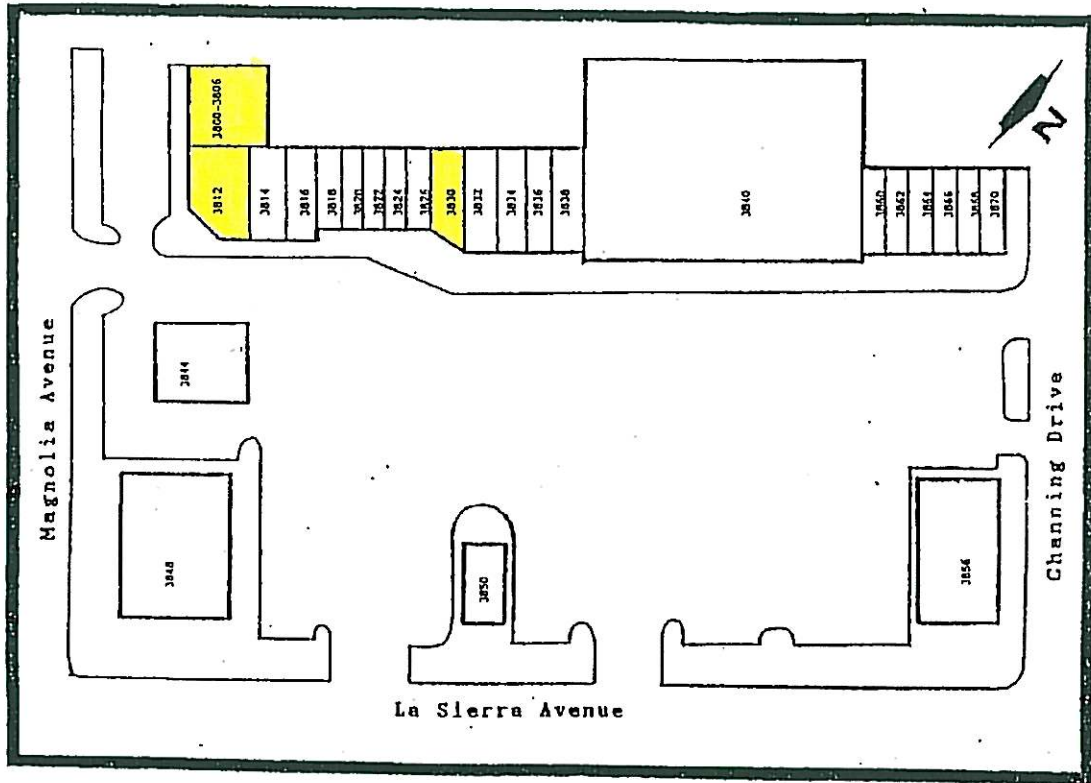

LA SIERRA SHOPPING CENTER, INC.

Site Plan

AVAILABLE UNITS

Suite 3800 – 5,940 Square Feet

Suite 3812 – 4,058 Square Feet

Suite 3,830 – 1,340 Square Feet